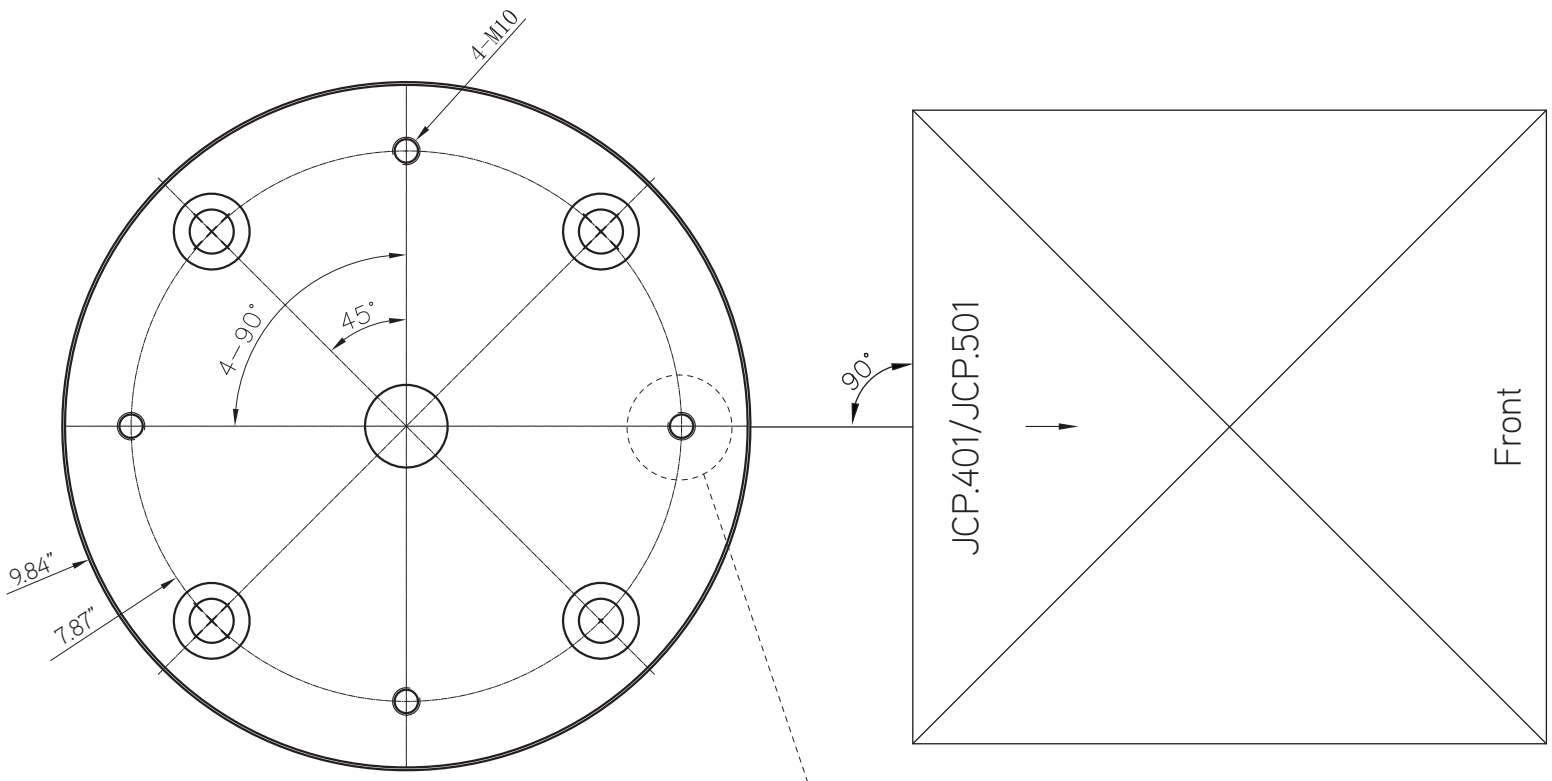

JCB-MKC25

Concrete Mount Kit Dimensions

Internal stem hole must face direction of umbrella!