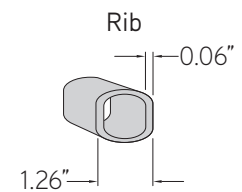

JCP.201 Specifications

Key	Description	JCP201-45 OCTAGON 15 ft. 4.5m
A	Lower Hub HEIGHT (Open)	7.73 ft.
B	Rib End HEIGHT (Open)	8.04 ft.
C	Overall HEIGHT (Open)	9.65 ft.
D	Overall HEIGHT (Closed)	11.88 ft.
E	Rib End HEIGHT (Closed)	4.55 ft.
F	Crank Handle HEIGHT	3.83 ft.
G	Base HEIGHT	5.75 in.
H	Canopy LENGTH (Diagonal)	14.58 ft.
I	Canopy WIDTH	13.88 ft.

Note: Measurements include JCB201 Base.