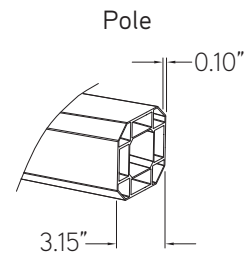

JCP.201 Specifications

Key	Description	JCP201-45 OCTAGON 15 ft. 4.5m
A	Lower Hub HEIGHT (Open)	7.73 ft.
B	Rib End HEIGHT (Open)	8.04 ft.
C	Overall HEIGHT (Open)	9.65 ft.
D	Overall HEIGHT (Closed)	11.88 ft.
E	Rib End HEIGHT (Closed)	4.55 ft.
F	Crank Handle HEIGHT	3.83 ft.
G	Base HEIGHT	5.75 in.
H	Canopy LENGTH (Diagonal)	14.58 ft.
I	Canopy WIDTH	13.88 ft.

Note: Measurements include JCB201 Base.