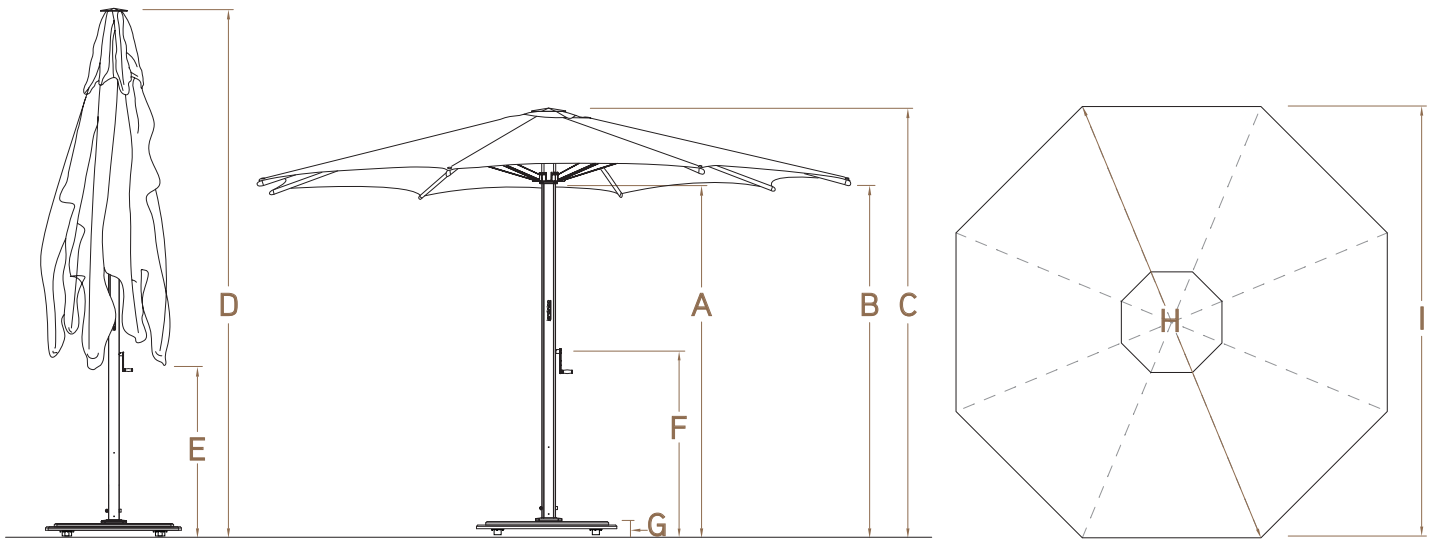

JCP.201 Specifications

Key	Description	JCP201-45 OCTAGON 15 ft. 4.5m
A	Lower Hub HEIGHT (Open)	7.73 ft.
B	Rib End HEIGHT (Open)	8.04 ft.
C	Overall HEIGHT (Open)	9.65 ft.
D	Overall HEIGHT (Closed)	11.88 ft.
E	Rib End HEIGHT (Closed)	4.55 ft.
F	Crank Handle HEIGHT	3.83 ft.
G	Base HEIGHT	5.75 in.
H	Canopy LENGTH (Diagonal)	14.58 ft.
I	Canopy WIDTH	13.88 ft.

Note: Measurements include JCB201 Base.