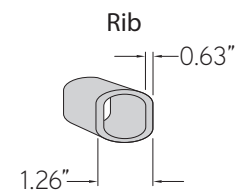

JCP.201 Specifications

Key	Description	JCP201-45 OCTAGON 15 ft. 4.5m
A	Lower Hub HEIGHT (Open)	7.73 ft.
B	Rib End HEIGHT (Open)	8.04 ft.
C	Overall HEIGHT (Open)	9.65 ft.
D	Overall HEIGHT (Closed)	11.88 ft.
E	Rib End HEIGHT (Closed)	4.55 ft.
F	Crank Handle HEIGHT	3.83 ft.
G	Base HEIGHT	5.75 in.
H	Canopy LENGTH (Diagonal)	14.58 ft.
I	Canopy WIDTH	13.88 ft.

Note: Measurements include JCB201 Base.