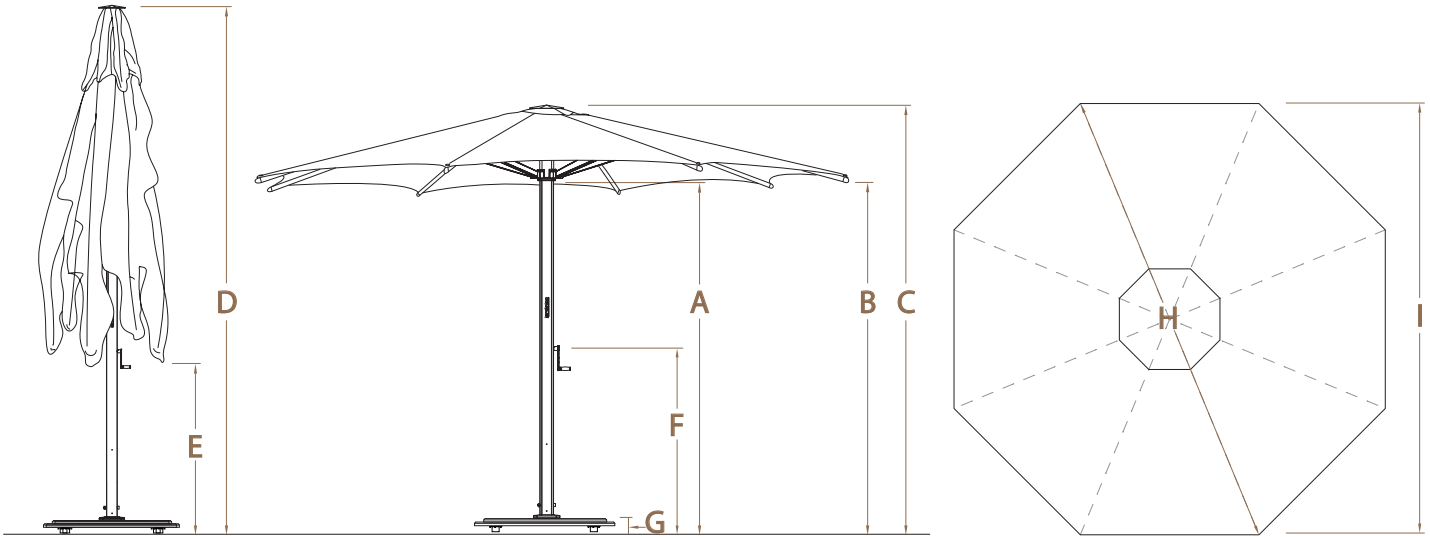

JCP.201 Specifications

Key	Description	JCP201-45 OCTAGON 15 ft. 4.5m
A	Lower Hub HEIGHT (Open)	7.73 ft.
B	Rib End HEIGHT (Open)	8.04 ft.
C	Overall HEIGHT (Open)	9.65 ft.
D	Overall HEIGHT (Closed)	11.88 ft.
E	Rib End HEIGHT (Closed)	4.55 ft.
F	Crank Handle HEIGHT	3.83 ft.
G	Base HEIGHT	5.75 in.
H	Canopy LENGTH (Diagonal)	14.58 ft.
I	Canopy WIDTH	13.88 ft.

Note: Measurements include JCB201 Base.