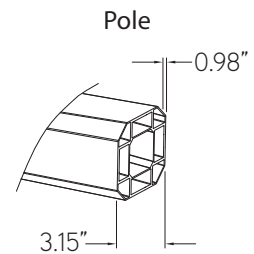

JCP.201 Specifications

Key	Description	JCP201-45 OCTAGON 15 ft. 4.5m
A	Lower Hub HEIGHT (Open)	7.73 ft.
B	Rib End HEIGHT (Open)	8.04 ft.
C	Overall HEIGHT (Open)	9.65 ft.
D	Overall HEIGHT (Closed)	11.88 ft.
E	Rib End HEIGHT (Closed)	4.55 ft.
F	Crank Handle HEIGHT	3.83 ft.
G	Base HEIGHT	5.75 in.
H	Canopy LENGTH (Diagonal)	14.58 ft.
I	Canopy WIDTH	13.88 ft.

Note: Measurements include JCB201 Base.